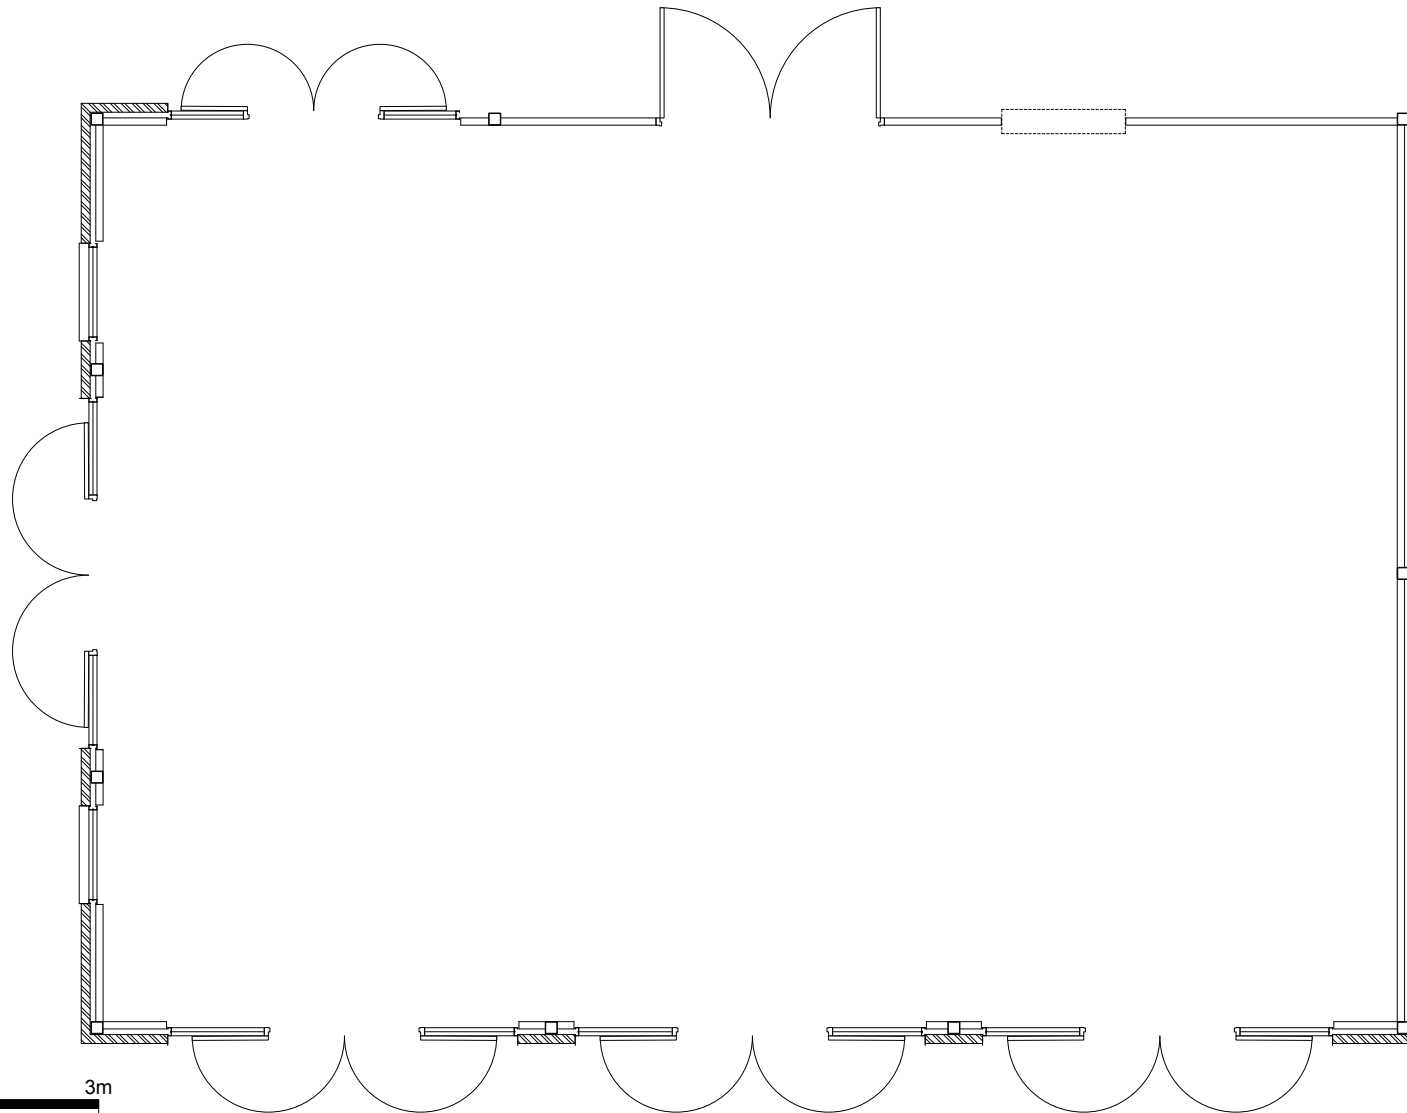

## KINGSGROVE FLOOR PLAN

0m 0.9m 1.5m 3m