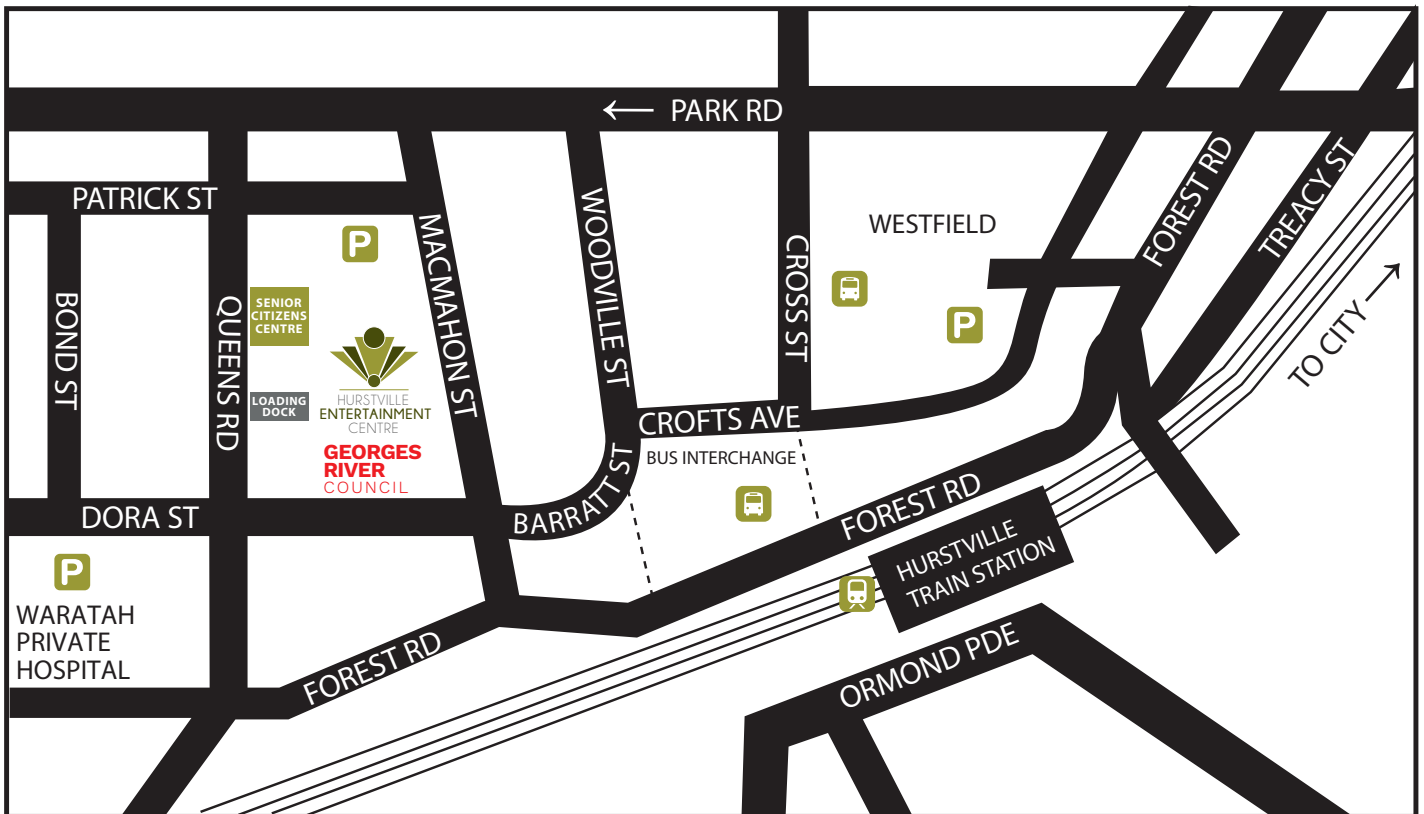

HURSTVILLE ENTERTAINMENT CENTRE PARKING MAP

Hurstville Entertainment Centre

14-16 Macmahon Street,
Hurstville NSW 2220

T: 02 9330 6400

F: 02 9330 6223

E: entertainment@georgesriver.nsw.gov.au

Senior Citizens Centre

91 Queens Rd,
Hurstville NSW 2220

T: 02 9330 6400

F: 02 9330 6223

E: entertainment@georgesriver.nsw.gov.au

HURSTVILLE ENTERTAINMENT CENTRE PARKING INFORMATION

Patrick Street - 150 spaces (3 hours free parking, 7.30am-9pm Mon-Fri; 8am-4pm Sat)

Westfield Shopping Centre - 3000 spaces

Waratah Private Hospital - 260 spaces (first 3 hours free), entry on Dora Street

VENUE LOADING DOCK INFORMATION

Loading dock access via driveway off Queens Rd (opposite Hurstville Library).